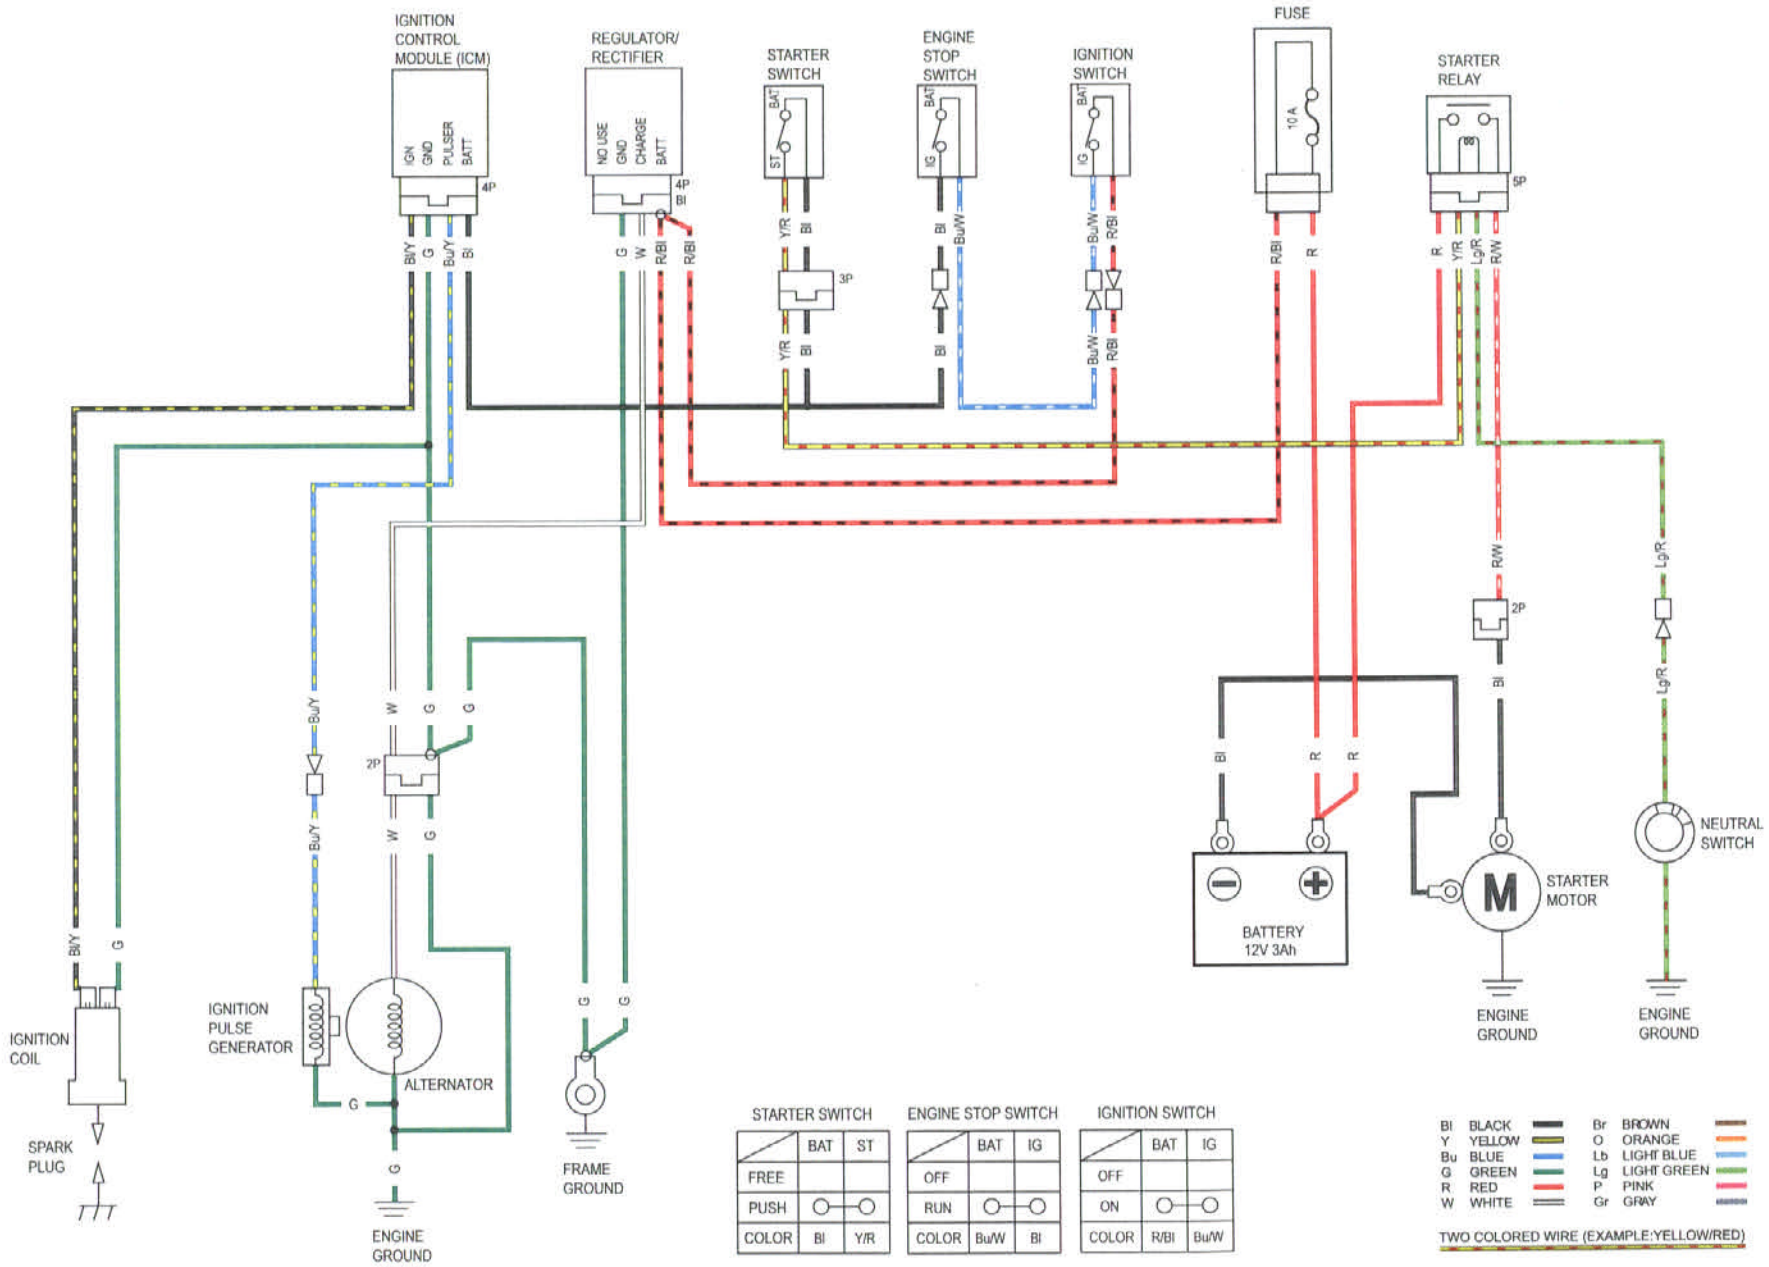

# 17. WIRING DIAGRAM

---

WIRING DIAGRAM.....17-2

WIRING DIAGRAM  
WIRING DIAGRAM

STARTER SWITCH

	BAT	ST
FREE		
PUSH	○	○
COLOR	BI	Y/R

ENGINE STOP SWITCH

	BAT	IG
OFF		
RUN	○	○
COLOR	Bu/W	BI

IGNITION SWITCH

	BAT	IG
OFF		
ON	○	○
COLOR	R/BI	Bu/W

- BI BLACK
- Y YELLOW
- Bu BLUE
- G GREEN
- R RED
- W WHITE
- Br BROWN
- O ORANGE
- Lb LIGHT BLUE
- Lg LIGHT GREEN
- P PINK
- Gr GRAY

TWO COLORED WIRE (EXAMPLE:YELLOW/RED)